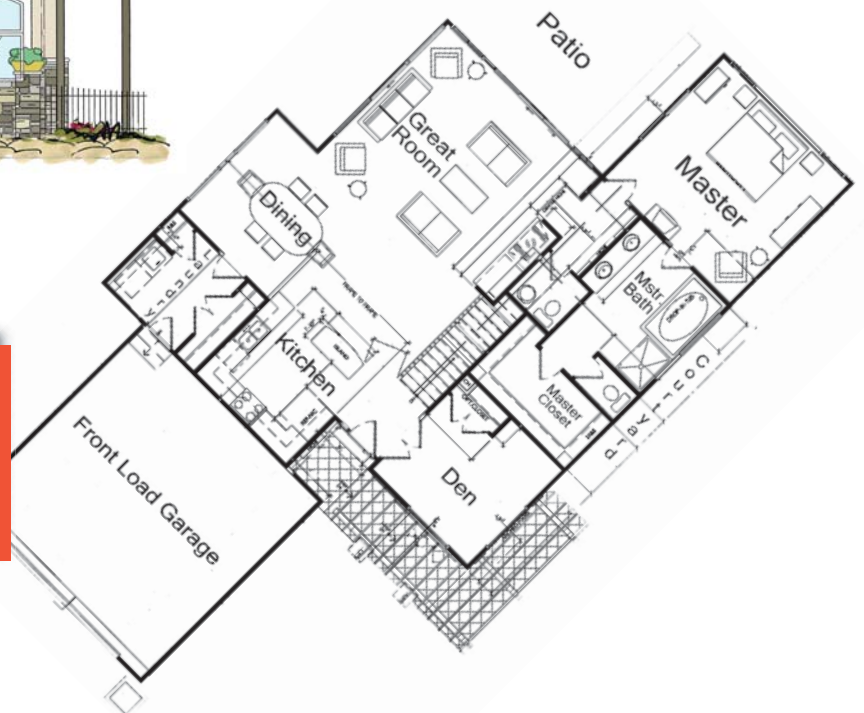

# Are You Ready to Right-Size *Right Way YOU Live?* Landmark Performance Home's *Vrs l V i S i*

Whether you are downsizing or just starting out, discover the ultimate **FLEXIBLE** floorplan at a fabulous price. Starting at the **\$150,000s** you can **CUSTOMIZE** the ranch or one-and-a-half story plan that is perfect for you! Your home will stand apart from the others with unique features and **QUALITY** custom construction.

New Kiltera Villa Plan  
 Angled for Lake Views  
 Maintenance-Free Living

Contact: Steve Faller: 670.4821  
 stevefaller@buildalandmark.com  
 www.buildalandmark.com

**vision**  
 the future is here.