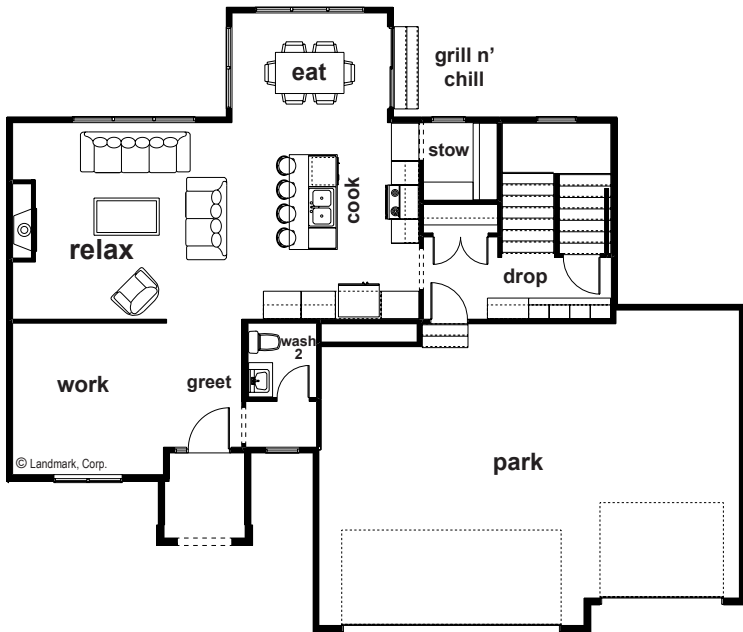

## THE WINCHESTER

### PLAN FEATURES:

- Staircase in the back of the home
- "Drop" area
- Large walk-in pantry
- 4 "sleep"; 3 "wash"
- Open, "cook/eat/relax" areas
- Flex room off entry for office, den, etc.
- Options to finish basement