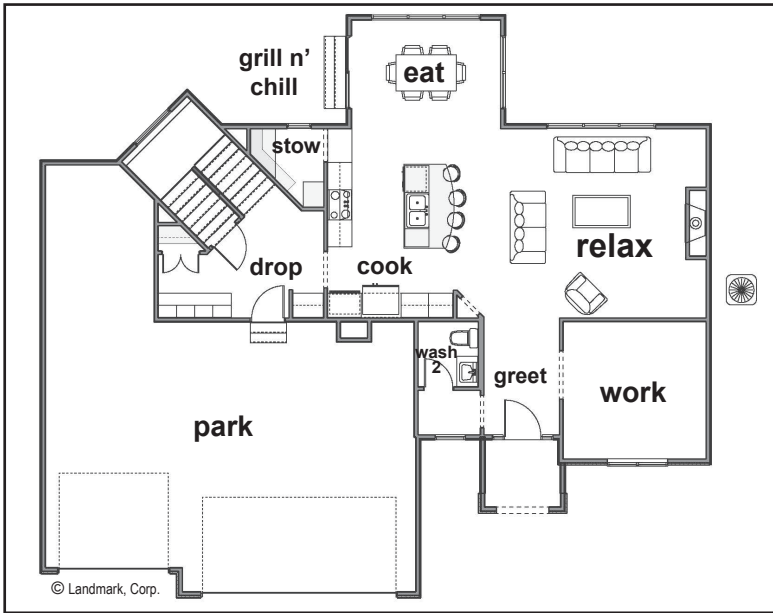

# Landmark Performance Home's THE WYNDHAM - 4013 N. 190TH ST.

**FLEXIBLE PLAN, MANY OPTIONS!**

Steve Faller: 402.670.4821  
stevefaller@buildalandmark.com

Jana Faller Cell: 402.672.5550  
Broker/Realtor Jana@synergyomaha.com