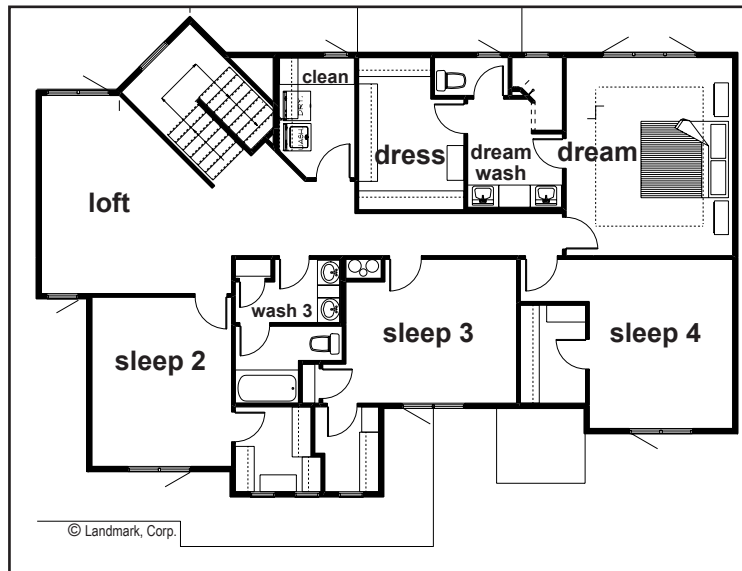

# Landmark Performance Home's THE WYNDHAM - 4013 N. 190TH ST.

**FLEXIBLE PLAN, MANY OPTIONS!**

Steve Faller: 402.670.4821  
stevefaller@buildalandmark.com

Jana Faller Cell: 402.672.5550  
Broker/Realtor Jana@synergyomaha.com